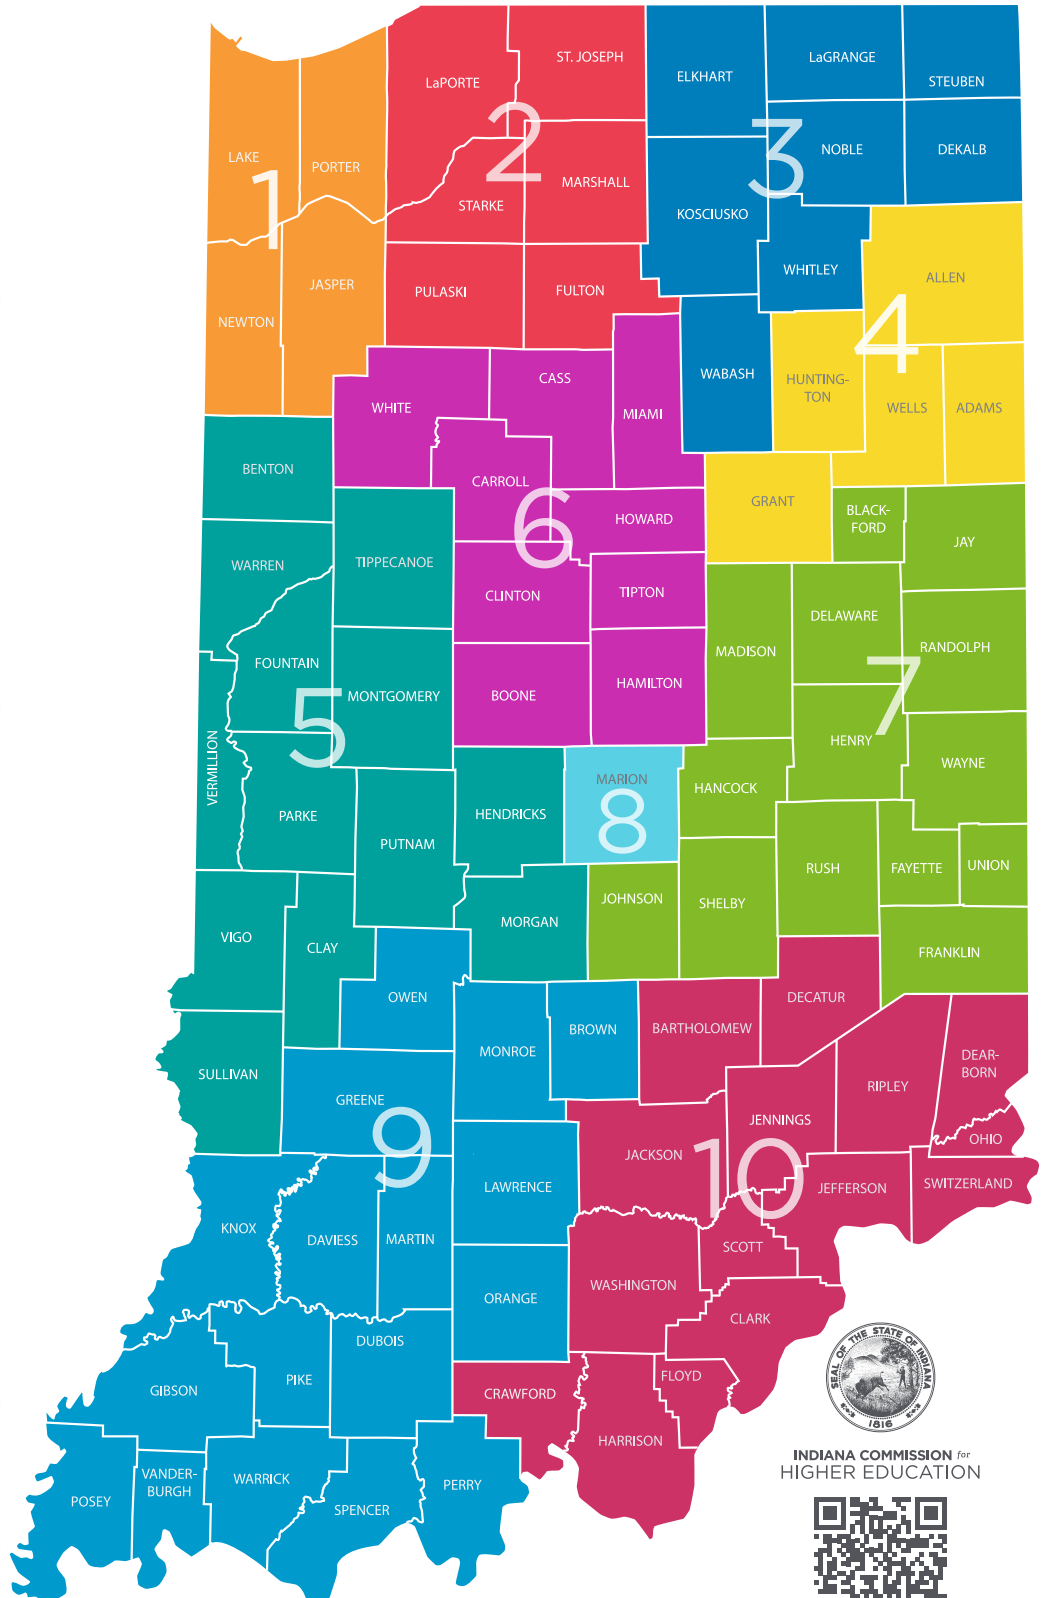

Outreach Coordinator Regions

1	Northwest Region Amy Tomko Outreach Coordinator ATomko@che.in.gov 463-224-4456
2	Northwest Region Ivon Perez Paulino Outreach Coordinator IPerezPaulino@che.in.gov 317-447-4870
3	Northeast Region Dr. Verleish Jones Senior Outreach Coordinator VJones@che.in.gov 317-617-0237
4	Northeast Region James Cashman Outreach Coordinator JCashman@che.in.gov 317-509-2469
5	West Region Morgan Kurtz Outreach Coordinator MKurtz@che.in.gov 463-231-7346
6	North Central Region Amy Parraga Senior Outreach Coordinator AParraga@che.in.gov 317-617-0223
7	East Region Elizabeth Moffett Outreach Coordinator EMoffett@che.in.gov 317-617-0249
8	Central Region Cristina Werthwine Perez Outreach Coordinator CWerthwinePerez@che.in.gov 317-617-0318 Vanessa Campbell Outreach Coordinator VanessaCampbell@che.in.gov 317-617-0362
9	Southwest Region Zachary Cullum Senior Outreach Coordinator ZCullum@che.in.gov 317-617-0317
10	Southeast Region Heather Cooper Outreach Coordinator HCooper@che.in.gov 317-617-0329