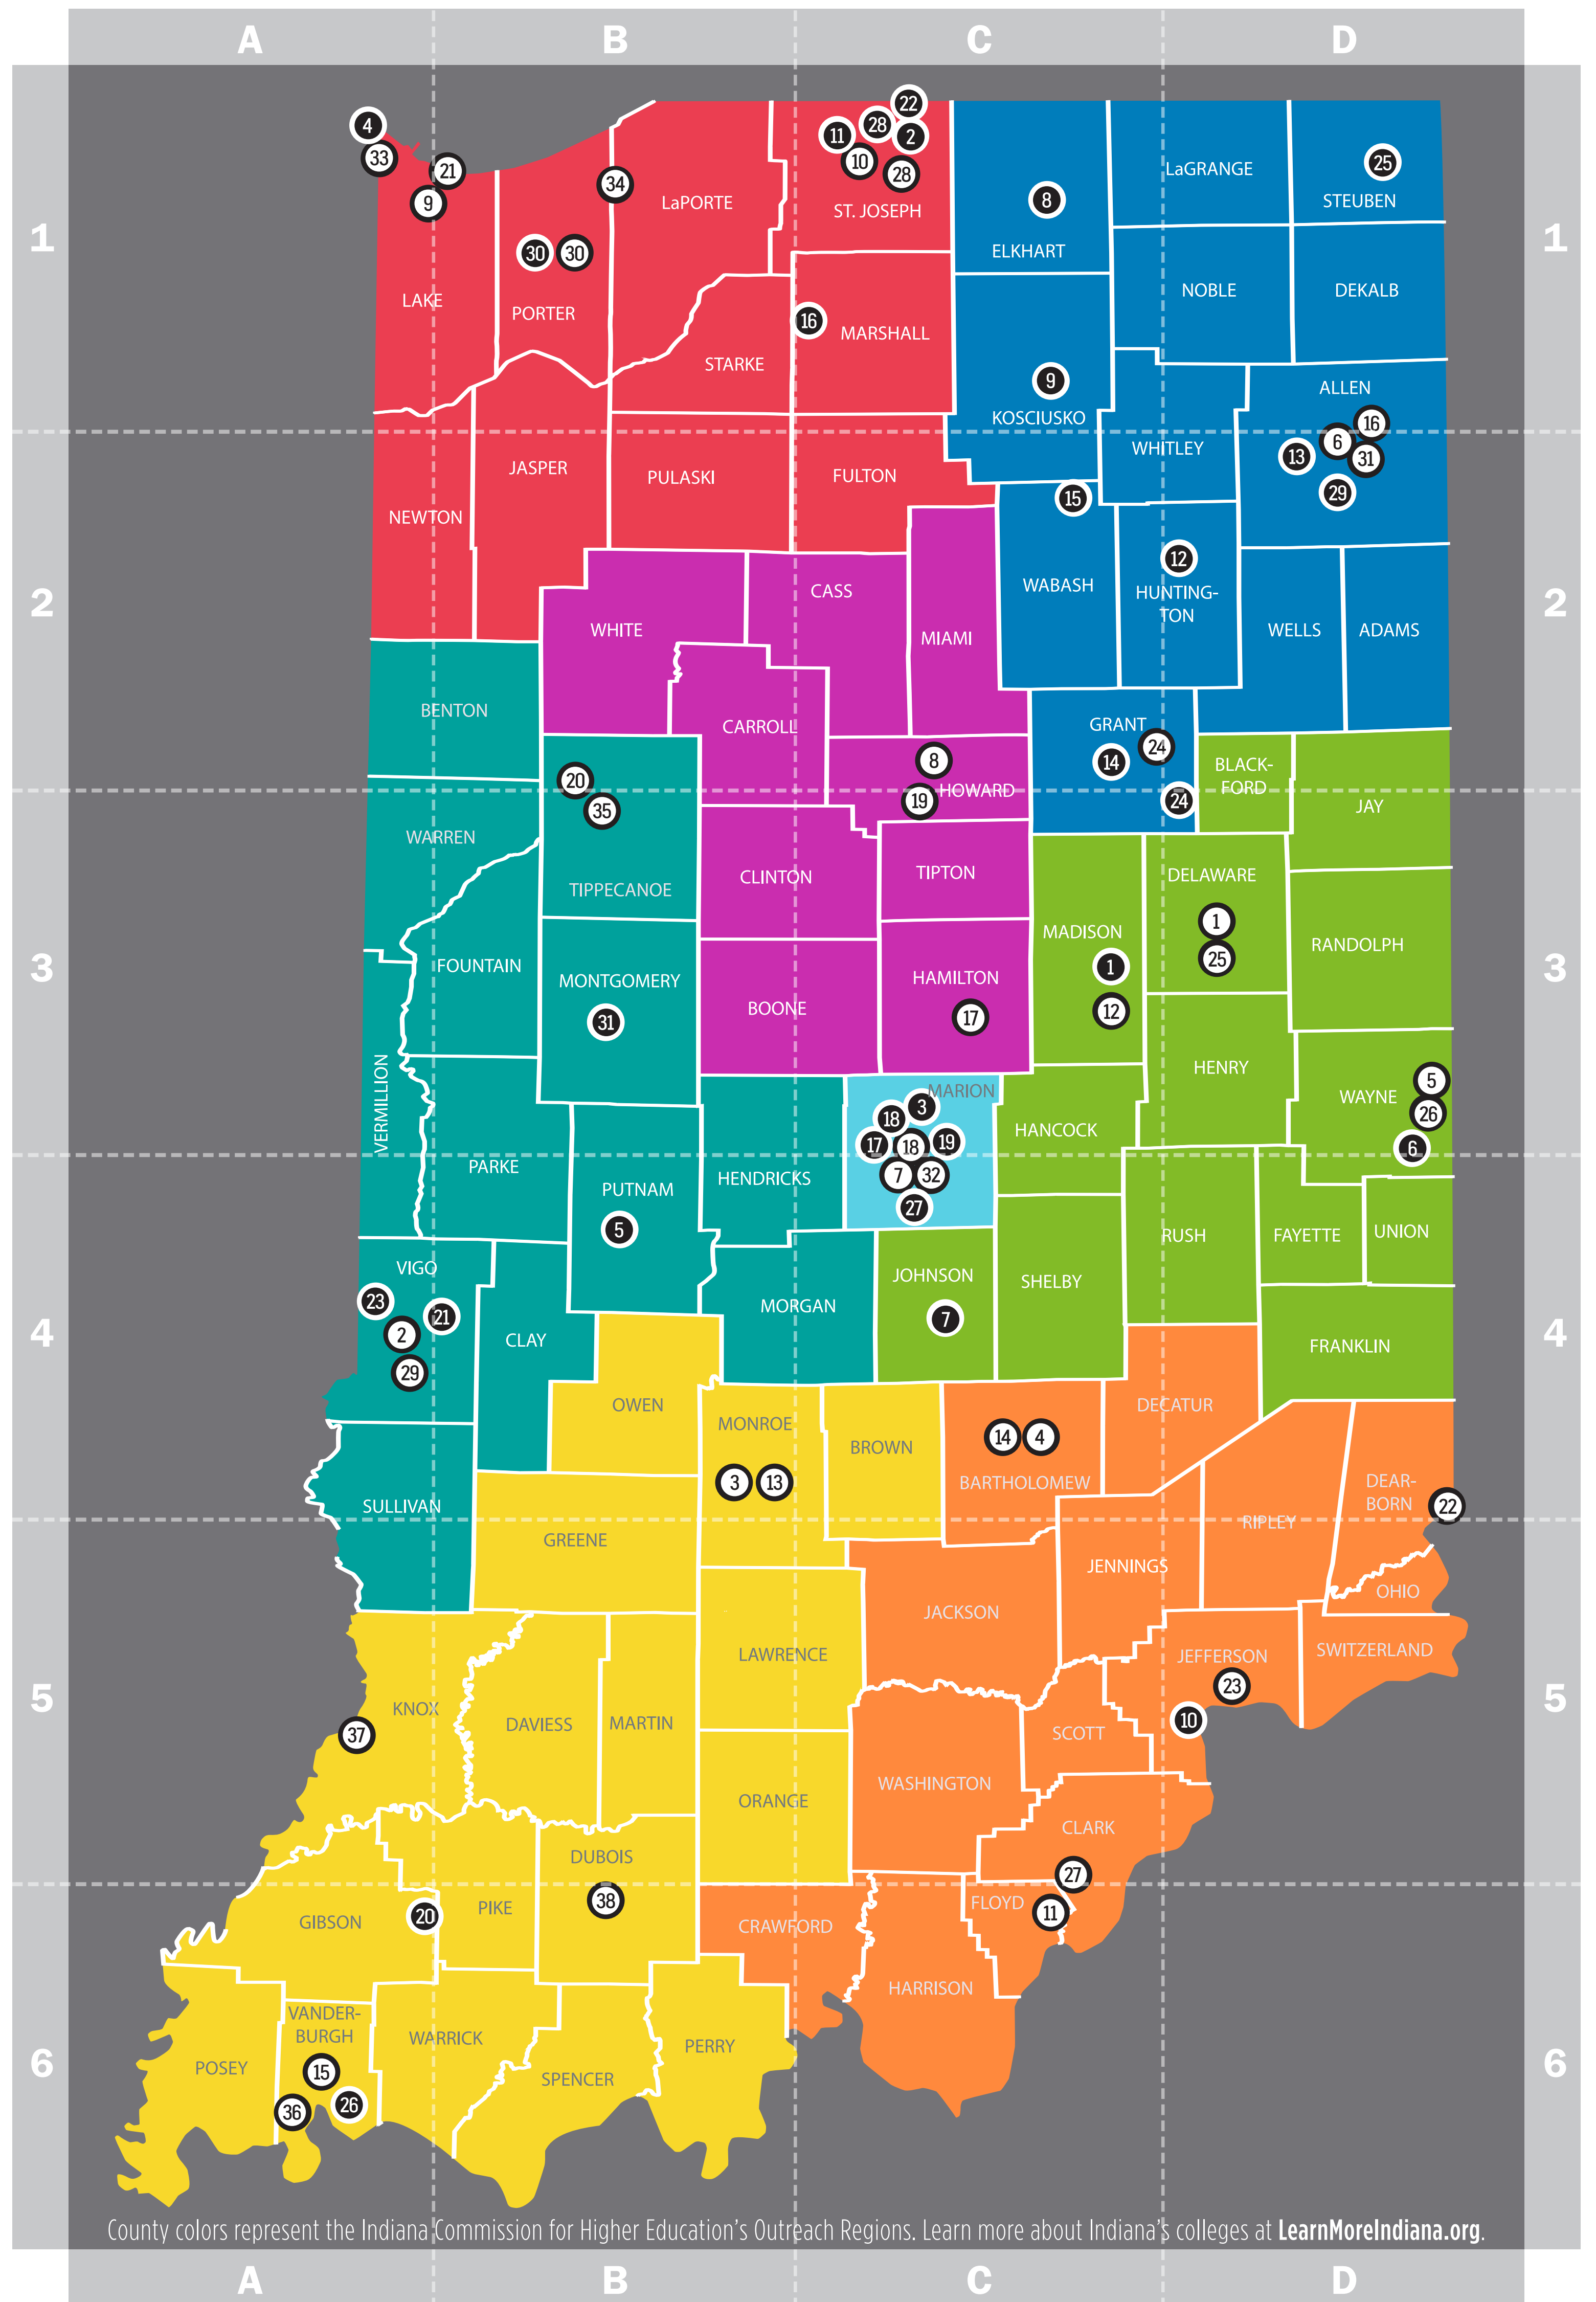

Note: Some Ivy Tech Community College campuses have multiple locations

IN ONLINE COLLEGES

- ☞ Purdue University Global.....online at purdueglobal.edu
- ☞ WGU Indiana.....online at <https://www.wgu.edu/indiana.indiana.html>

IN PRIVATE COLLEGES

- 1 Anderson University..... C3
- 2 Bethel University..... C1
- 3 Butler University..... C3
- 4 Calumet College of Saint Joseph..... A1
- 5 DePauw University..... B4
- 6 Earlham College..... D3
- 7 Franklin College..... C4
- 8 Goshen College..... C1
- 9 Grace College..... C1
- q Hanover College..... D5
- w Holy Cross College..... C1
- e Huntington University..... D2
- r Indiana Tech..... D2
- t Indiana Wesleyan University..... C2

- y Manchester University..... C2
- u Marian University - Ancilla College..... C1
- i Marian University - Indianapolis..... C3
- o Marian University - St. Joseph's College..... C3
- p Martin University..... C3
- a Oakland City University..... A6

- s Rose-Hulman Institute of Technology..... B4
- d Saint Mary's College..... C1
- f Saint Mary-of-the-Woods College..... A4
- g Taylor University..... D3
- h Trine University..... D1
- j University of Evansville..... A6

- k University of Indianapolis..... C4
- l University of Notre Dame..... C1
- ; University of Saint Francis..... D2
- z Valparaiso University..... B1
- x Wabash College..... B3

Visit LEARNMOREINDIANA.ORG to discover your path, explore colleges, learn how to access scholarships, and more!

DISCOVER YOUR PATH

DISCOVER YOUR FUTURE

@LearnMoreIndiana

@LearnMoreIN

Youtube.com/LearnMoreIN

@LearnMoreIN

July 2024