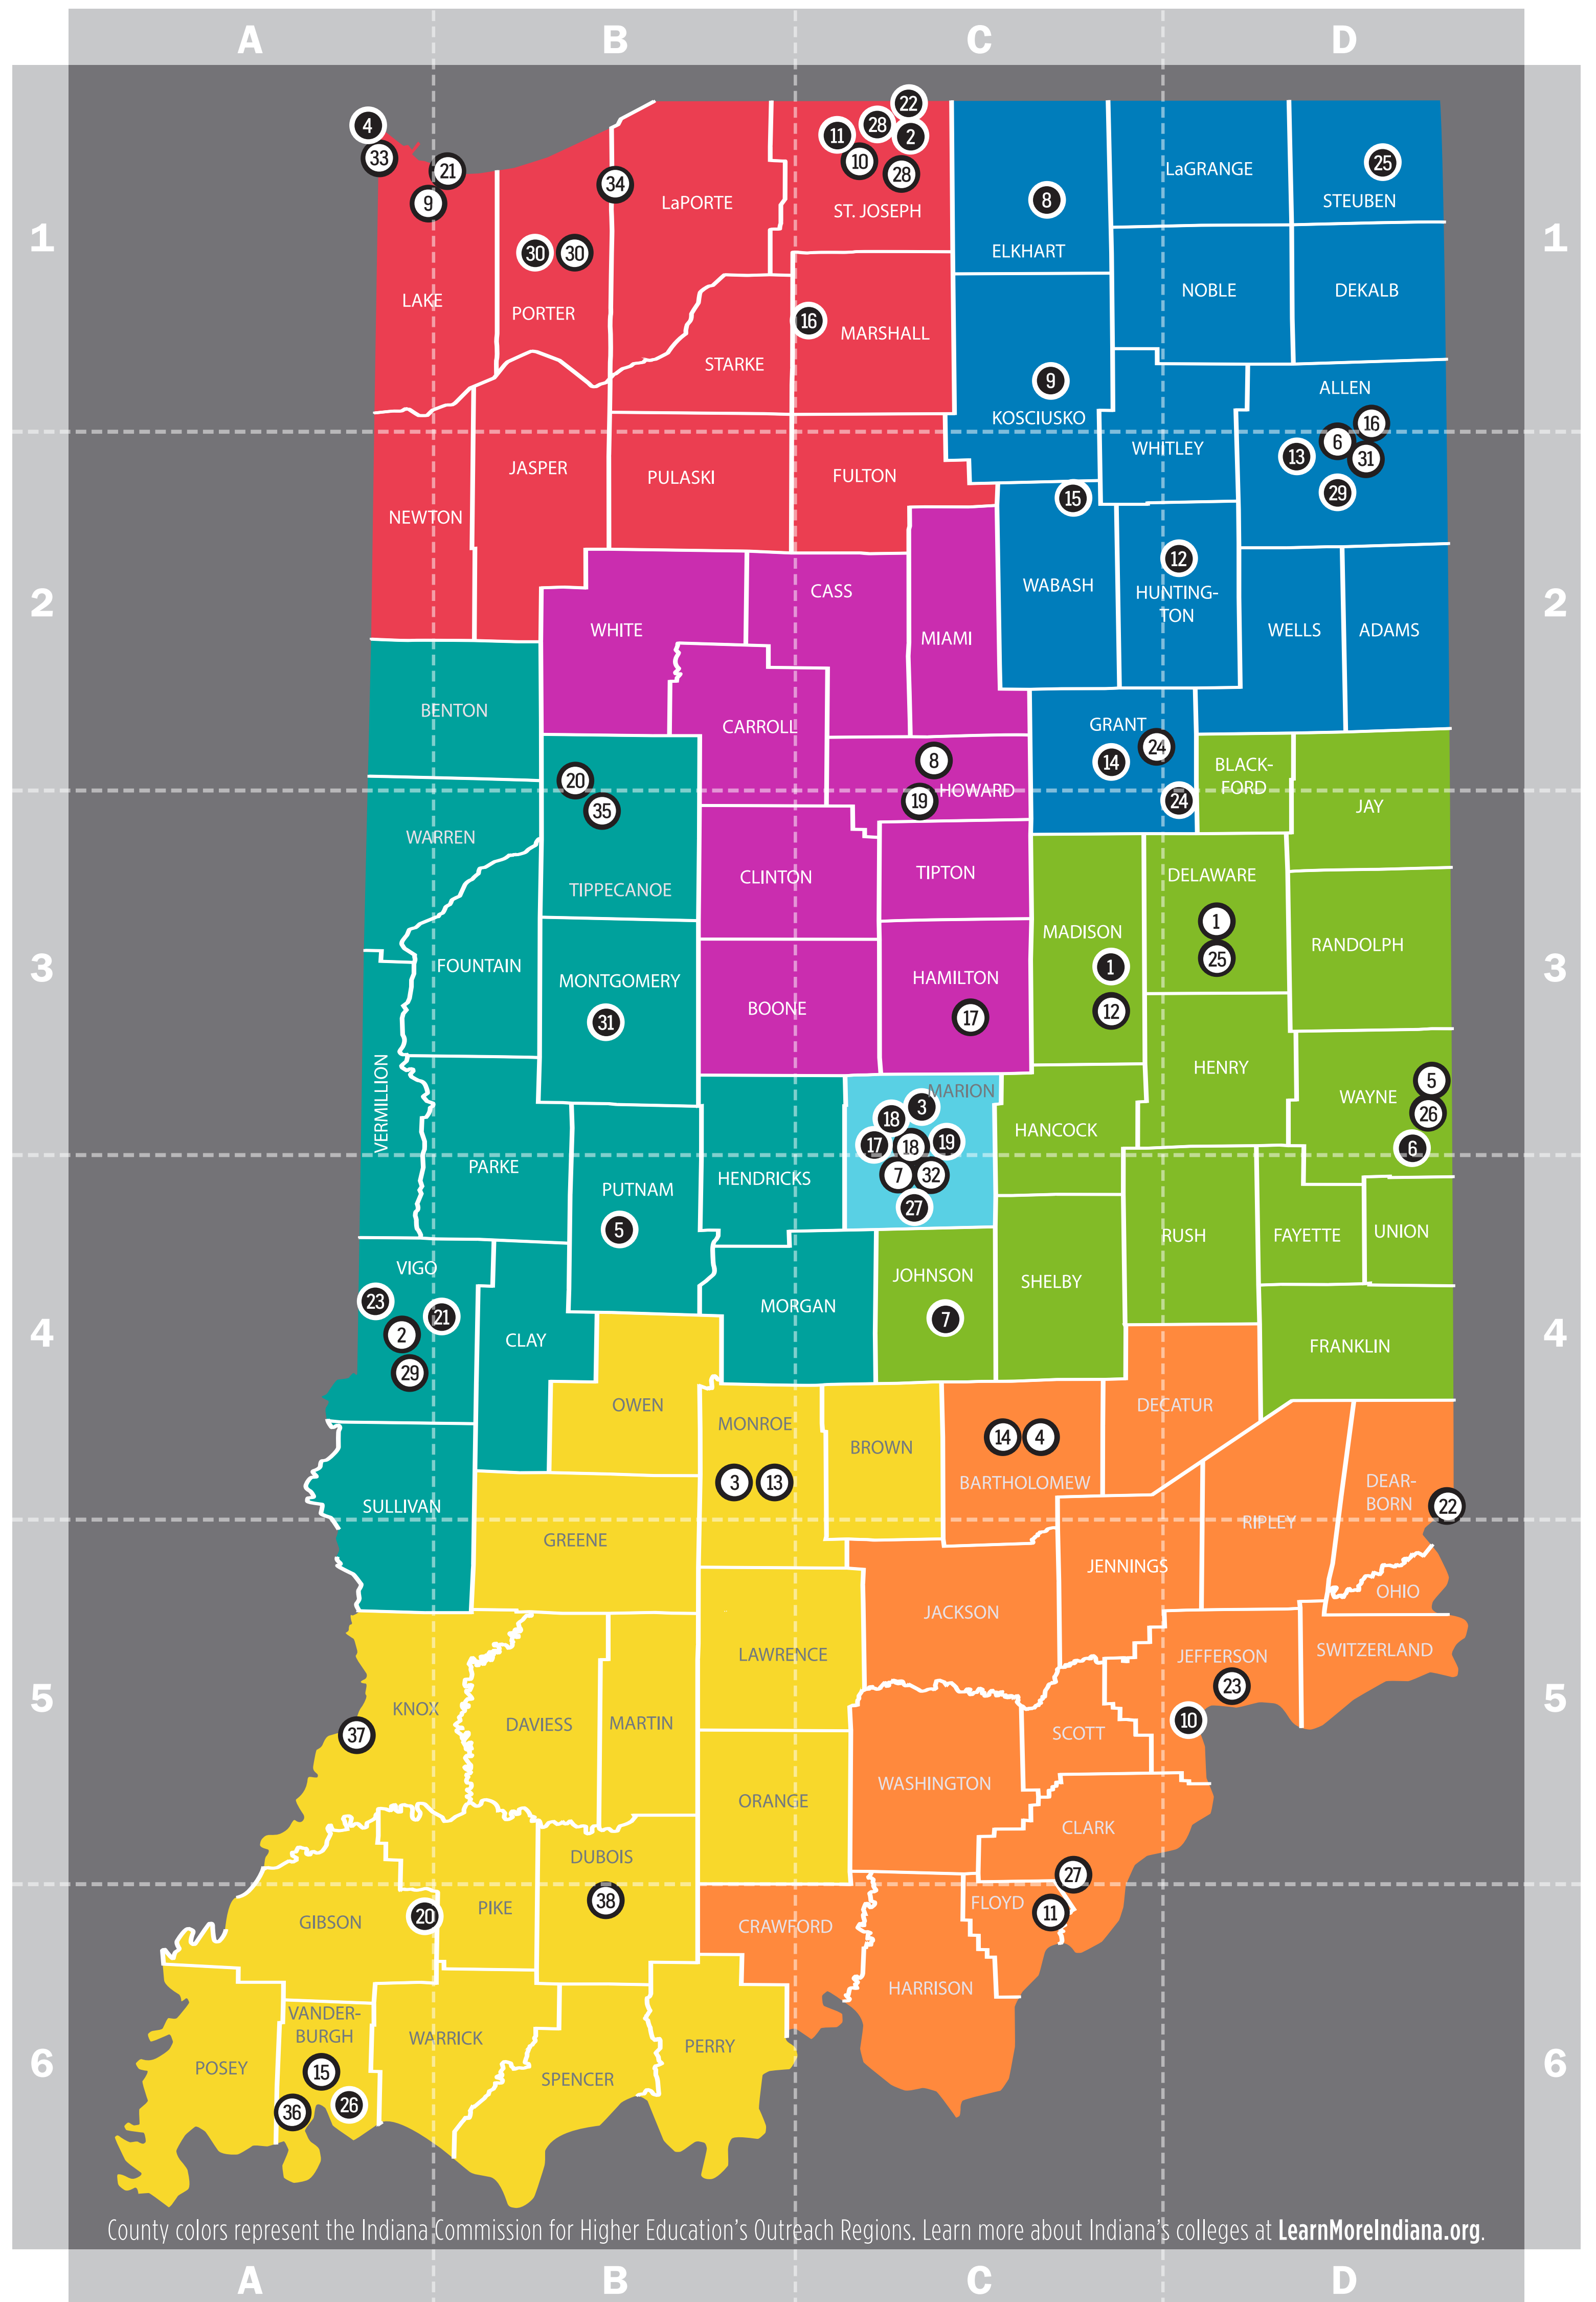

Note: Some Ivy Tech Community College campuses have multiple locations

IN ONLINE COLLEGES

- 1 Purdue University Global.....online at purdueglobal.edu
- 2 WGU Indiana.....online at <https://www.wgu.edu/indiana.indiana.html>

IN PRIVATE COLLEGES

- 1 Anderson University..... C3
- 2 Bethel University..... C1
- 3 Butler University..... C3
- 4 Calumet College of Saint Joseph..... A1
- 5 DePauw University..... B4
- 6 Earlham College..... D3
- 7 Franklin College..... C4
- 8 Goshen College..... C1
- 9 Grace College..... C1
- 10 Hanover College..... D5
- 11 Holy Cross College..... C1
- 12 Huntington University..... D2
- 13 Indiana Tech..... D2
- 14 Indiana Wesleyan University..... C2

- 15 Manchester University..... C2
- 21 Rose-Hulman Institute of Technology..... B4
- 27 University of Indianapolis..... C4
- 16 Marian University - Ancilla College..... C1
- 22 Saint Mary's College..... C1
- 28 University of Notre Dame..... C1
- 17 Marian University - Indianapolis..... C3
- 23 Saint Mary-of-the-Woods College..... A4
- 29 University of Saint Francis..... D2
- 18 Marian University - St. Joseph's College..... C3
- 24 Taylor University..... D3
- 30 Valparaiso University..... B1
- 19 Martin University..... C3
- 25 Trine University..... D1
- 31 Wabash College..... B3
- 20 Oakland City University..... A6
- 26 University of Evansville..... A6

Visit LEARNMOREINDIANA.ORG
to discover your path, explore colleges, learn how to access scholarships, and more!

DISCOVER YOUR PATH

DISCOVER YOUR FUTURE

@LearnMoreIndiana

@LearnMoreIN

Youtube.com/LearnMoreIN

@LearnMoreIN

July 2024