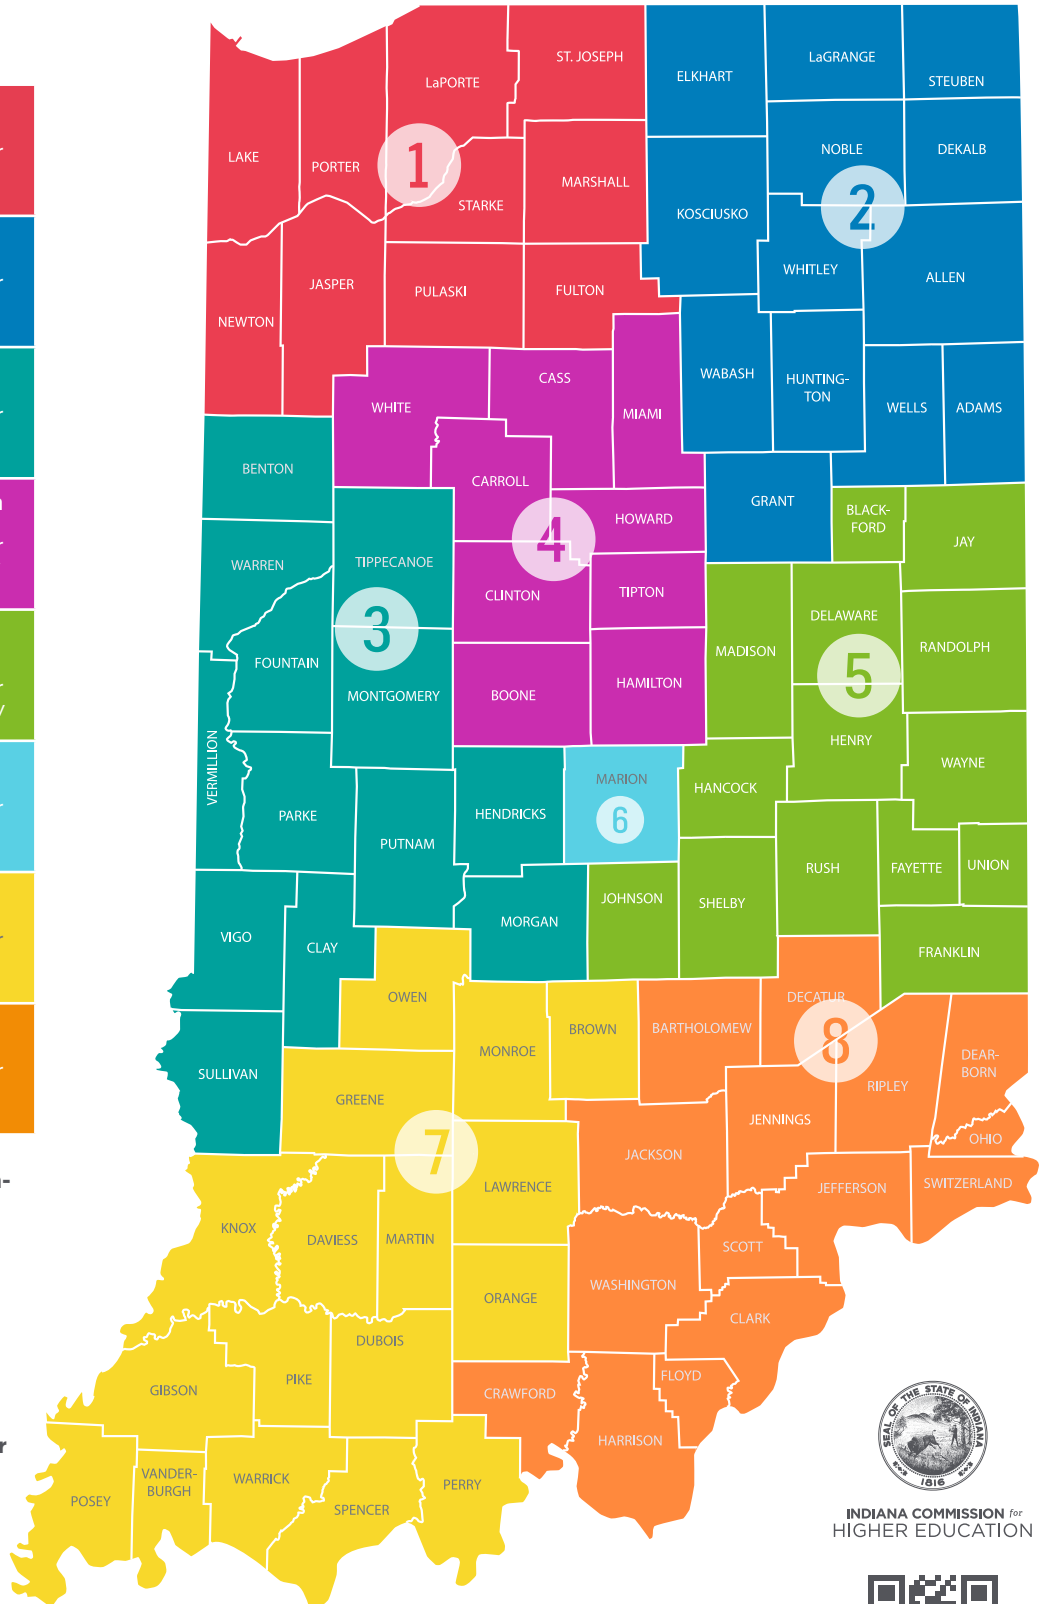

Indiana 21st Century Scholars Outreach Coordinator Regions

1	Northwest Region Fred Jackson Outreach Coordinator FJackson@che.in.gov 317-617-0362
2	Northeast Region Dr. Verlaish Jones Outreach Coordinator VJones@che.in.gov 317-617-0237
3	West Region Rachel Meyer Outreach Coordinator RMeyer@che.in.gov 317-447-4870
4	North Central Region Amy Parraga Outreach Coordinator AParraga@che.in.gov 317-617-0223
5	East Region Vacant Outreach Coordinator MAshcraft@che.in.gov
6	Central Region Berenice Tenorio Outreach Coordinator BTenorio@che.in.gov 317-617-0318
7	Southwest Region Zachary Cullum Outreach Coordinator ZCullum@che.in.gov 317-617-0317
8	Southeast Region Heather Cooper Outreach Coordinator HCooper@che.in.gov 317-617-0317