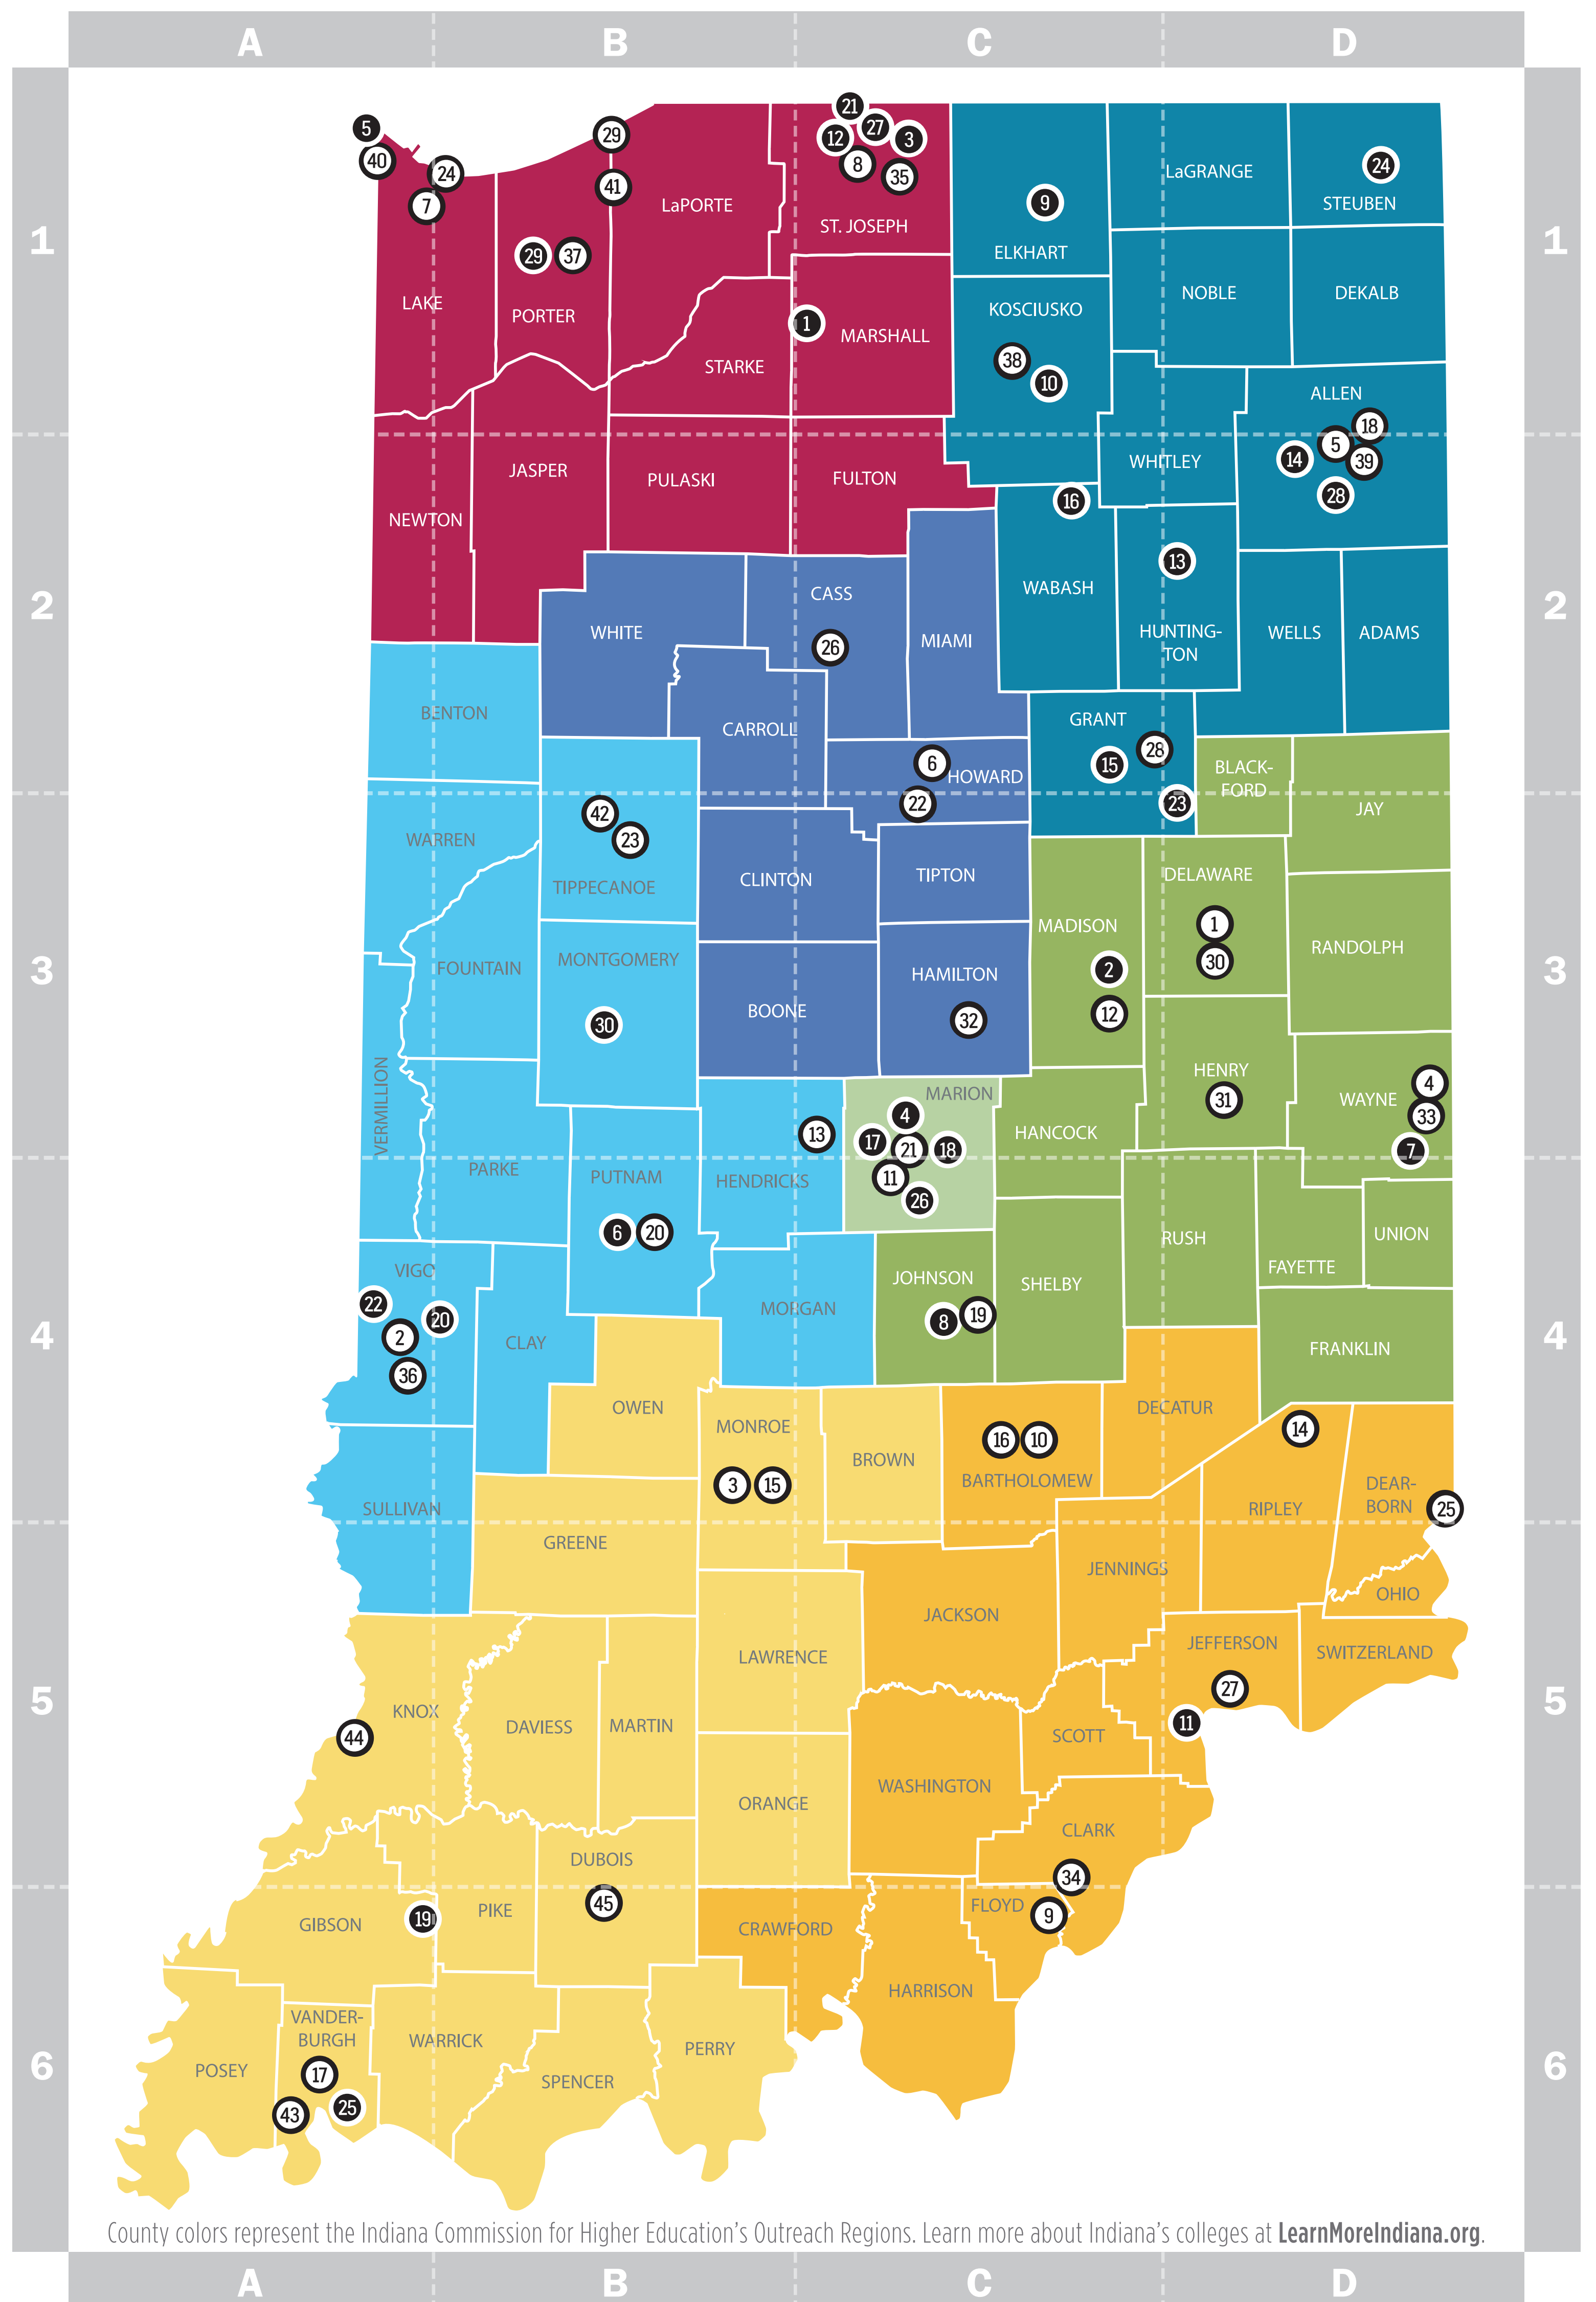

IN PRIVATE COLLEGES*

- 1 Ancilla College..... C1
- 2 Anderson University..... C3
- 3 Bethel University..... C1
- 4 Butler University..... C3
- 5 Calumet College of Saint Joseph..... A1
- 6 DePauw University..... B4
- 7 Earlham College..... D3
- 8 Franklin College..... C4
- 9 Goshen College..... C1
- 10 Grace College..... C1
- 11 Hanover College..... D5
- 12 Holy Cross College..... C1
- 13 Huntington University..... D2
- 14 Indiana Tech..... D2

- 15 Indiana Wesleyan University..... C2
- 16 Manchester University..... C2
- 17 Marian University..... C3
- 18 Martin University..... C3
- 19 Oakland City University..... A6
- 20 Rose-Hulman Institute of Technology..... B4

- 21 Saint Mary's College..... C1
- 22 Saint Mary-of-the-Woods College..... A4
- 23 Taylor University..... D3
- 24 Trine University..... D1
- 25 University of Evansville..... A6
- 26 University of Indianapolis..... C4

1. 27 University of Notre Dame..... C1
   - 28 University of Saint Francis..... D2
   - 29 Valparaiso University..... B1
   - 30 Wabash College..... B3
2. *non-profit private colleges

IN ONLINE COLLEGES

- Purdue University Global.....online at purdueglobal.edu
- WGU Indiana.....online at indiana.wgu.edu

CAREER PLANNING

COLLEGE SUCCESS

@LearnMoreIndiana

@LearnMoreIN

Youtube.com/LearnMoreIN

@LearnMoreIN