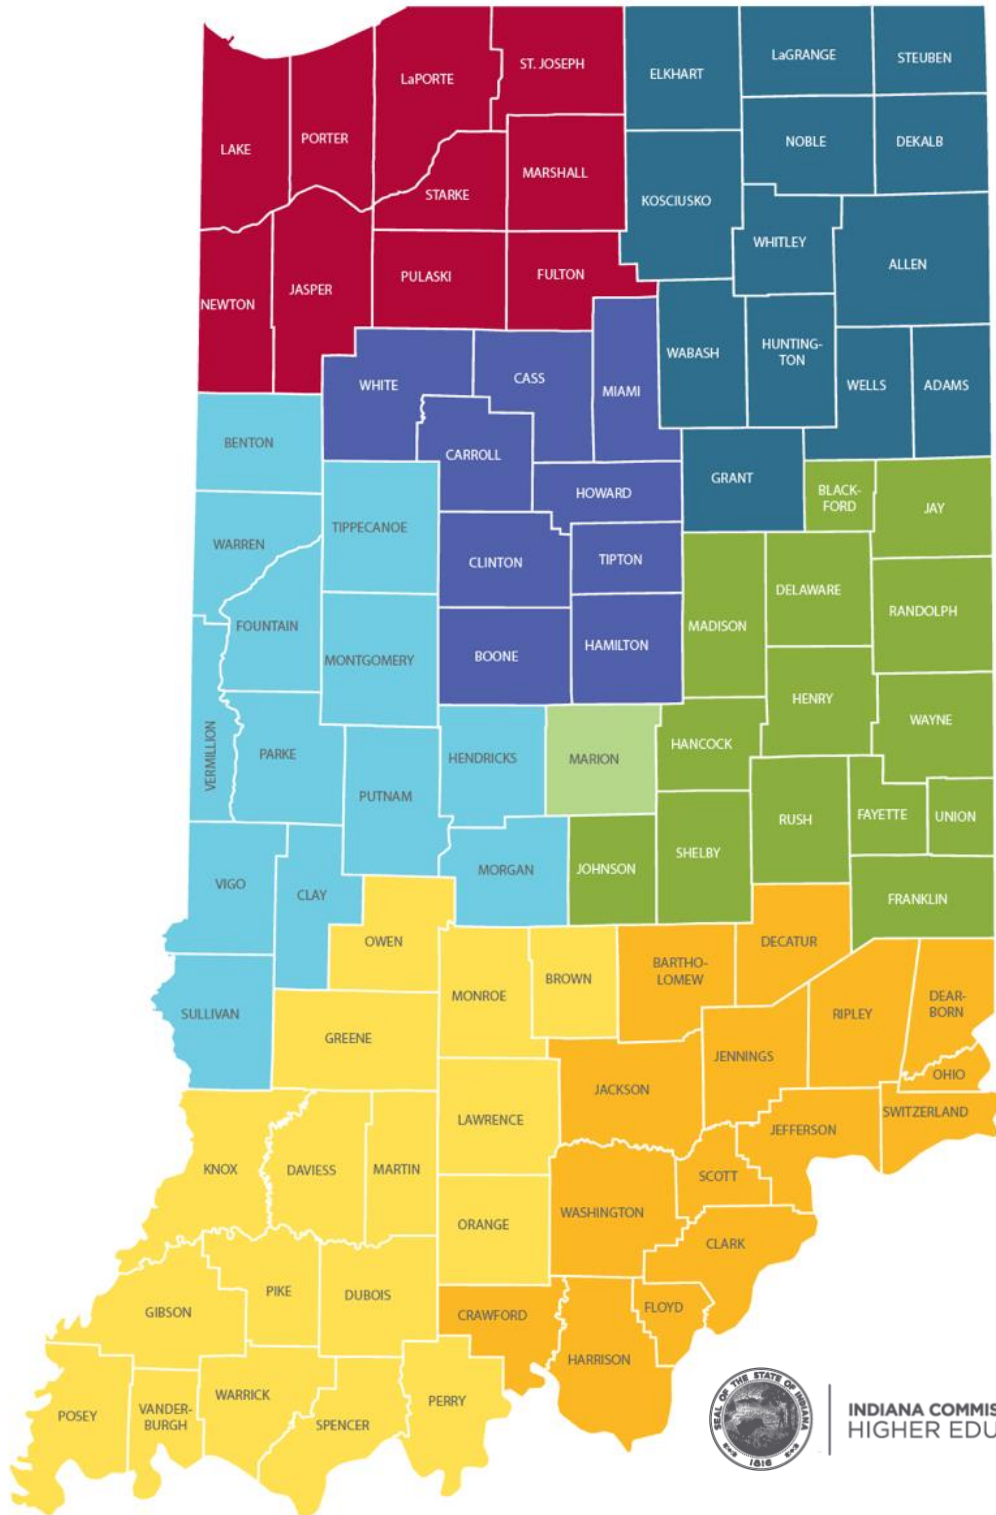

Outreach Coordinator Regions

Northwest Region
Outreach Coordinator
Fred Jackson
FJackson@che.in.gov
317-617-0362

Northeast Region
Outreach Coordinator
Dr. Verleash Jones
VJones@che.in.gov
317-617-0237

West Region
Outreach Coordinator
Rachel Meyer
RMeyer@che.in.gov
317-447-4870

North Central Region
Outreach Coordinator
Amy Parraga
AParraga@che.in.gov
317-617-0223

Central Region
Outreach Coordinator
Jose Medina
JMedina@che.in.gov
317-617-0318

East Region
Outreach Coordinator
Ali Szymanski
ASzymanski@che.in.gov
317-617-0249

Southwest Region
Outreach Coordinator
Zachary Cullum
ZCullum@che.in.gov
317-617-0317

Southeast Region
Outreach Coordinator
Heather Cooper
HCooper@che.in.gov
317-617-0329

INDIANA COMMISSION for HIGHER EDUCATION

Director of Postsecondary Outreach and Career Transitions
Jarod Wilson
JWilson@che.in.gov
317-232-1022

Director of School and Community Outreach
Barbie Martin
BMartin@che.in.gov
317-232-0455

Postsecondary Outreach and Career Transitions Manager
Brittany Collins
BCollins@che.in.gov
317-232-2981

School and Community Outreach Manager
Greg Harrell
GHarrell@che.in.gov
317-232-1072